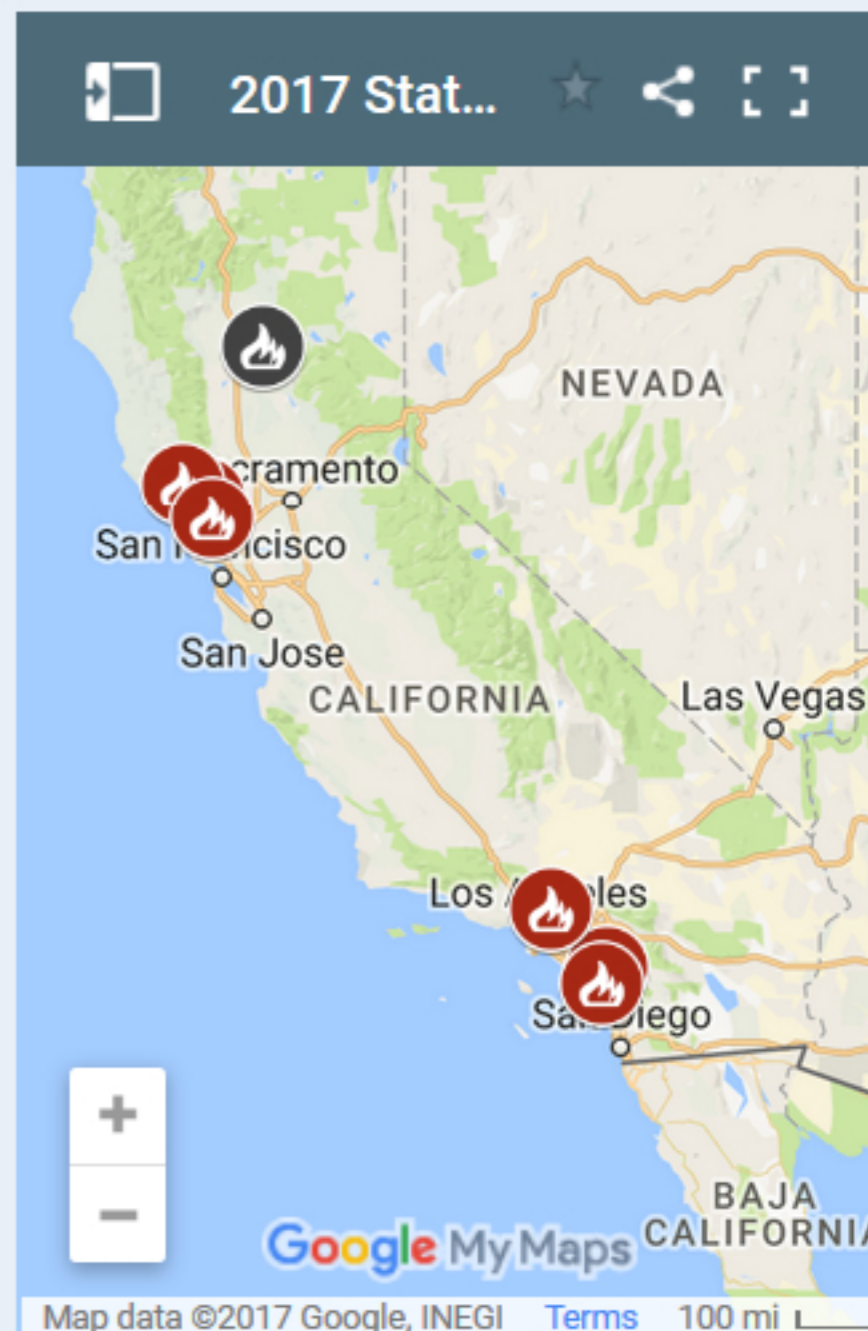

# Incident Information

Last Modified on October 17, 2017

## CHEROKEE FIRE

### Cherokee Fire Incident Information:

<b>Last Updated:</b>	October 17, 2017 5:57 am	<b>FINAL</b>
<b>Date/Time Started:</b>	October 08, 2017 9:45 pm	
<b>Administrative Unit:</b>	CAL FIRE Butte Unit	
<b>County:</b>	Butte County	
<b>Location:</b>	off Cherokee Road and Zonalea Lane, Oroville	
<b>Acres Burned - Containment:</b>	8,417 acres - 100% contained	
<b>Evacuations:</b>	All orders and warnings have been lifted.	
<b>Road Closures:</b>	Cherokee Road is now open.	
<b>Total Fire Personnel:</b>	97	
<b>Long/Lat:</b>	-121.52966/39.62496	
<b>Conditions:</b>	The BTU Call Center is open: (530) 538-7826. South, West & East flanks of the fire are holding, making progress on the North Flank.	

## California Statewide Maps

[View California Fire Map in a larger map](#)

[Current Statewide Fire Information](#)